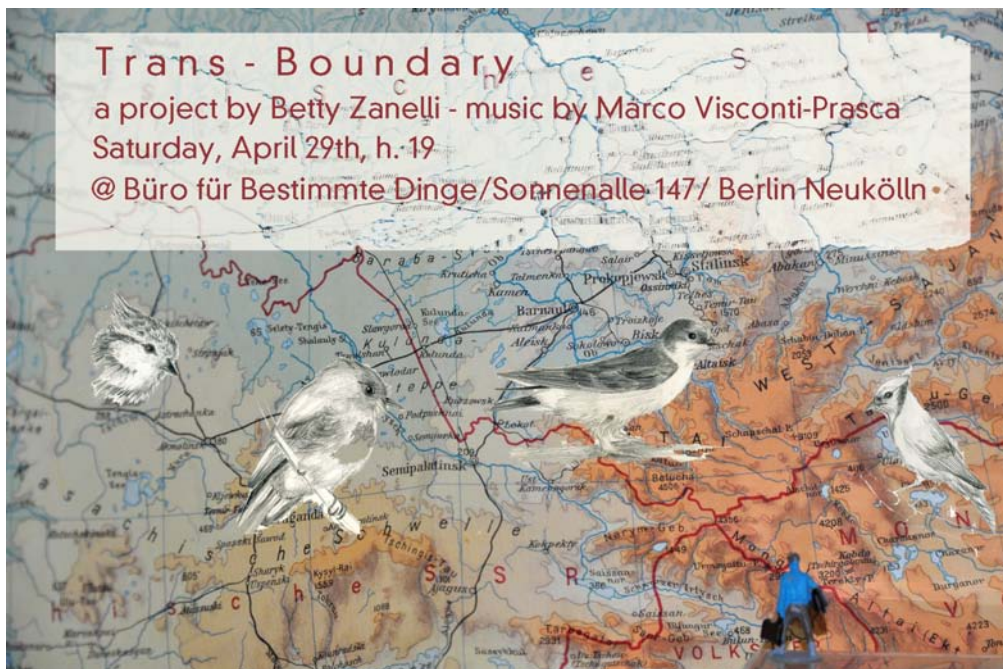

PRESS RELEASE

TRANS-BOUNDARY

a project by Betty Zanelli
music by Marco Visconti-Prasca

opening Saturday, April 29th, 2017 h. 19.00

at Büro für Bestimmte Dinge
Sonnenallee 147, Berlin – Neukölln

In an era that seems to toy viciously with the concepts of borders, limits, exclusion and even walls – either metaphorical or real, Betty Zanelli looks at the birds as those creatures who most naturally defy any limitation of space.

Even if we can trace their – the birds – migrations on our maps, a human way to encapsulate space, birds fly freely unaware of the borders we – the humans – draw on the maps.

The show, part of the I-A-M Berlin schedule, will be open from April 29th to May 1st, 2017 during the Berlin Gallery Weekend

Info: +39 3334694471
bettyzan@gmail.com

www.bettyzanelli.com
www.marcogvisconti-prasca.com

<http://www.i-a-m.tk/coming-soon.html>